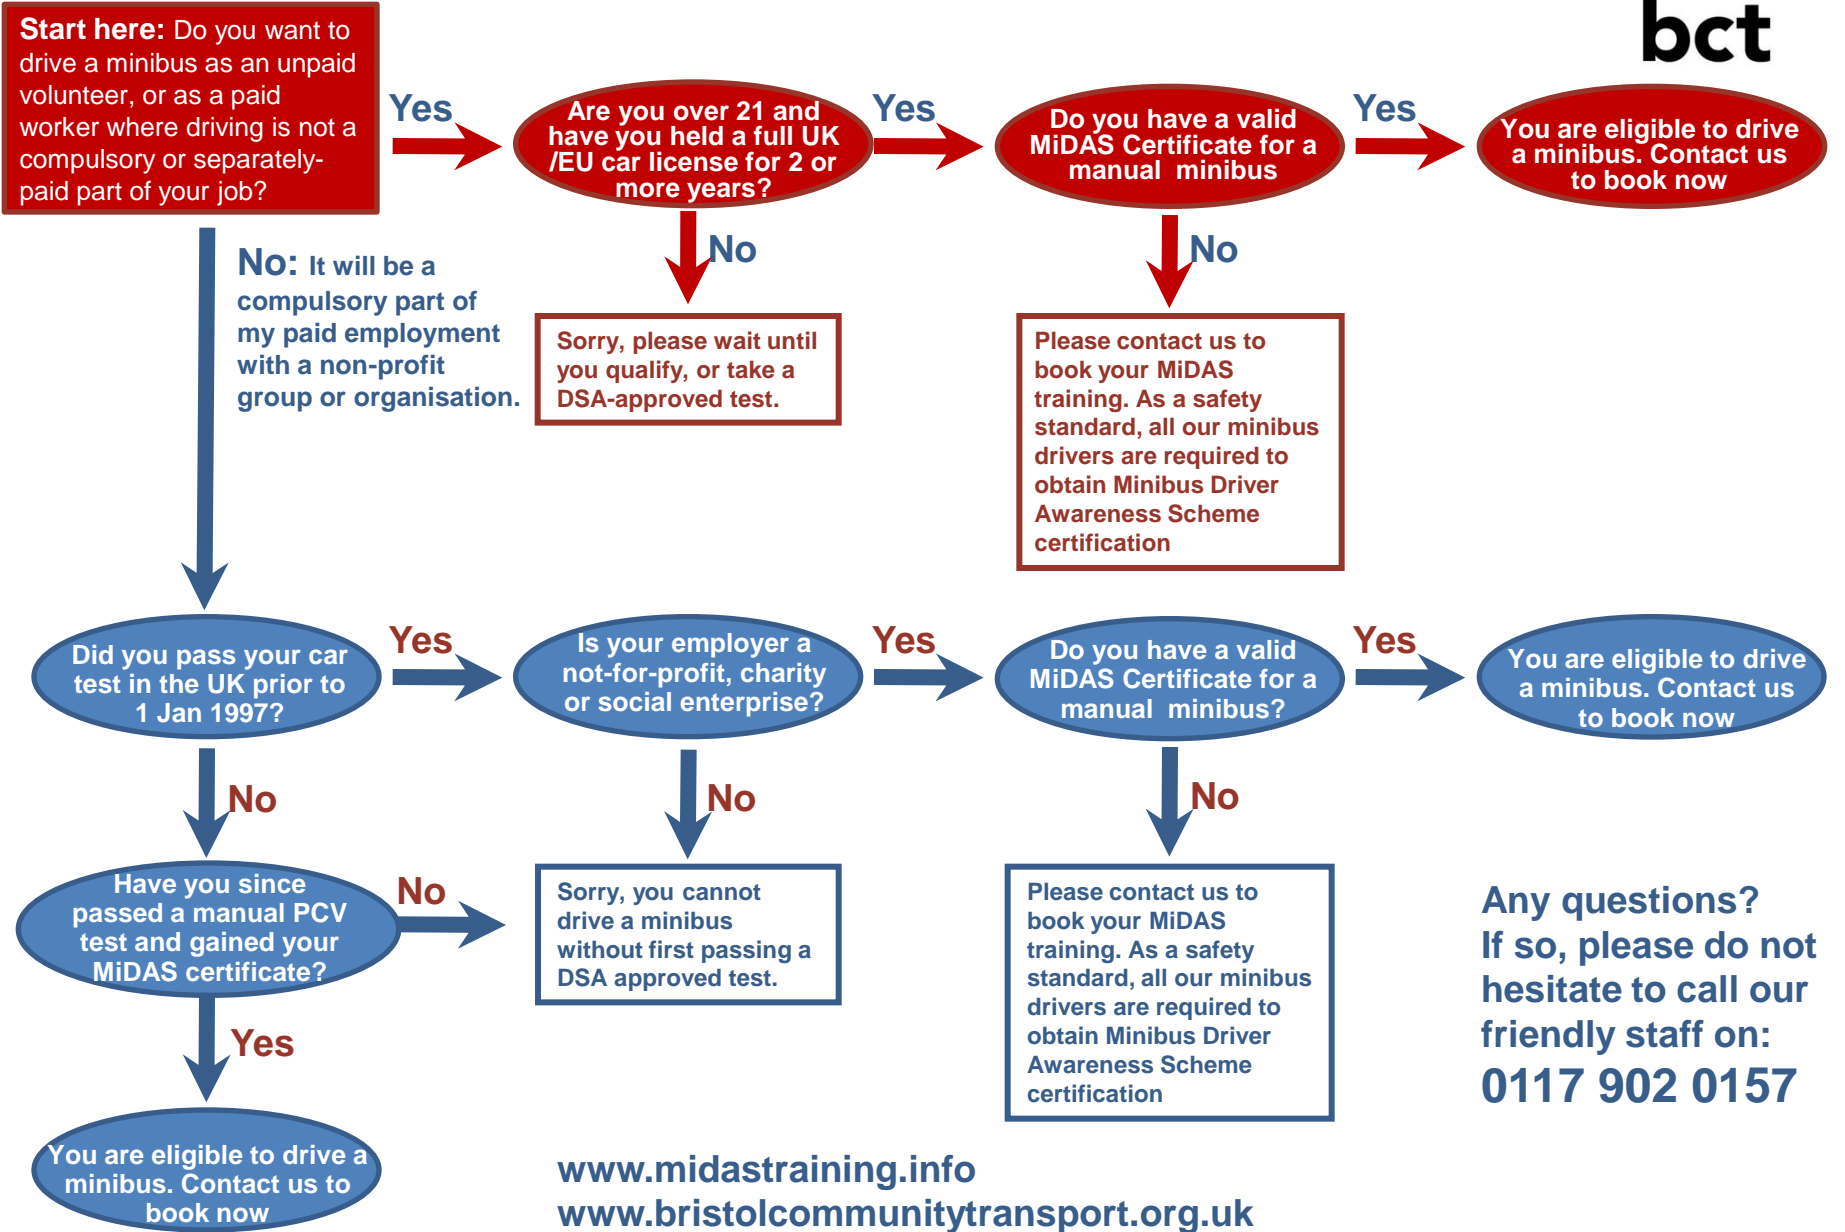

Am I eligible to self-drive a minibus? A simple guide

Any questions?
If so, please do not hesitate to call our friendly staff on:
0117 902 0157